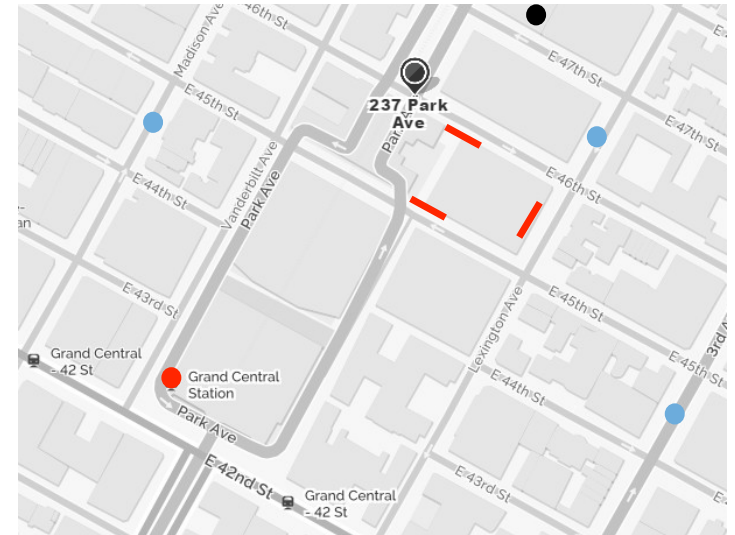

● Metro/Train Stations ● Parking Locations ● Bus — Entrance